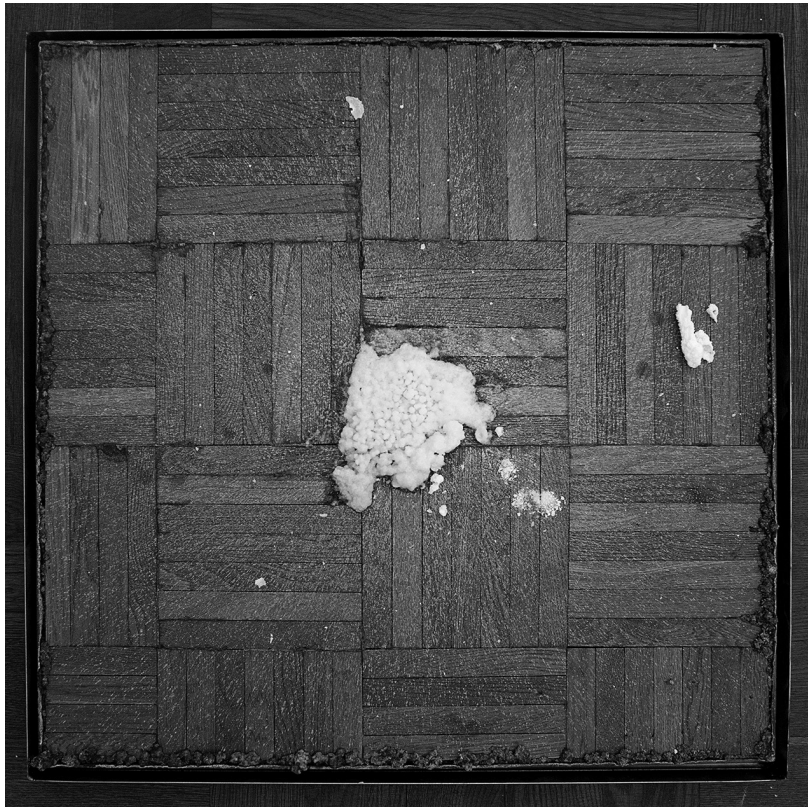

Salt 21.11.15–10.01.16. Taaniel Raudsepp, Anneli Porri. Tallinna Kunstihoone.
Salt, water, plastic, wool, wood, iron. Dimensions variable, sheet 5