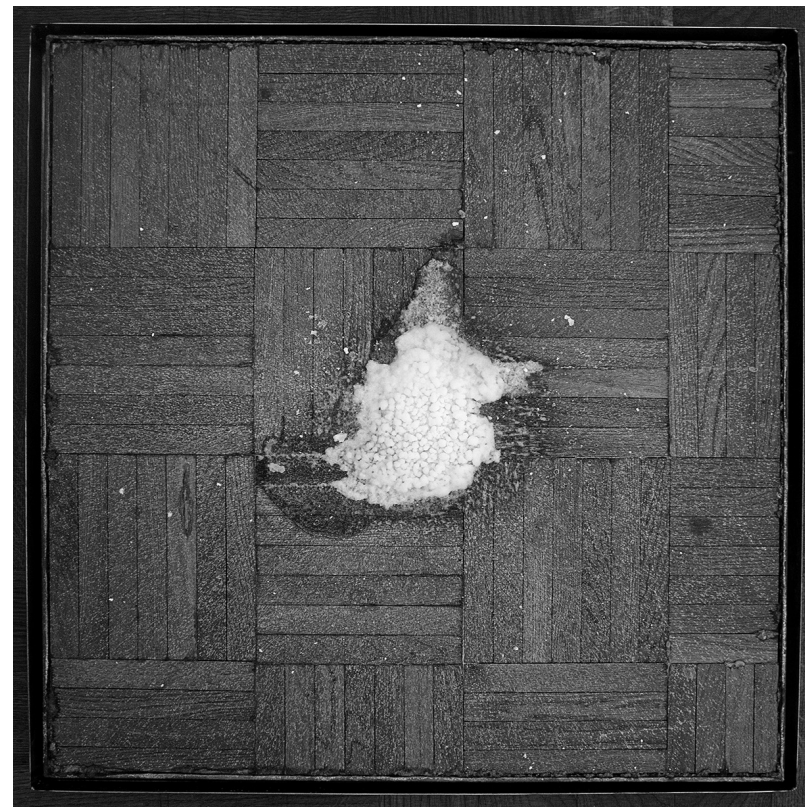

Estonian weather can get very humid in winter. For certain days Taaniel couldn't refill the bottles with the solution because the liquid on the plates hadn't evaporated yet.

Fold, puncture and then arrange each sheet (entry) in order.

Front